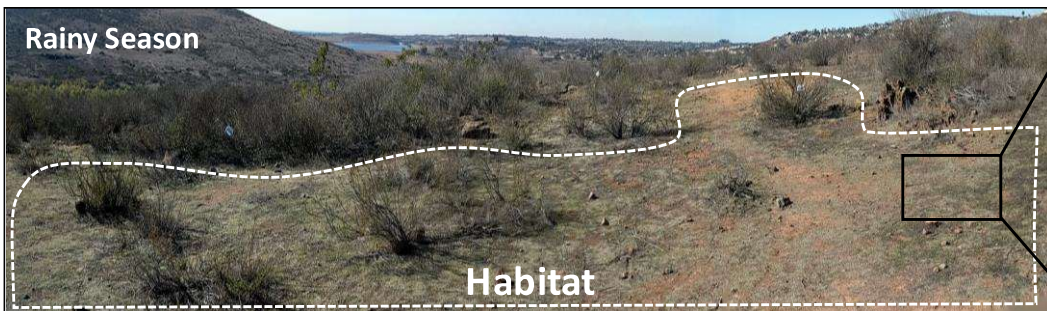

## Quino checkerspot butterfly

Consult with READ

Adult

Larva

**Description:** A small (~1") orange, white and black butterfly. Larvae are up to 1", black, with orange spikes on their back.

**Habitat:** Patchy, open scrublands with several meters between shrubs. Often (not always) associated with soil crusts and clay soils. Found on rounded ridges and hilltops, gently rolling hills, & valley bottoms. During fire season Quino is dormant but present as larva.

**Protection:** Avoid ground disturbance in scrub openings and soil crusts.

Rainy Season

Habitat

Soil crust

Dry Season

Habitat

Soil crust